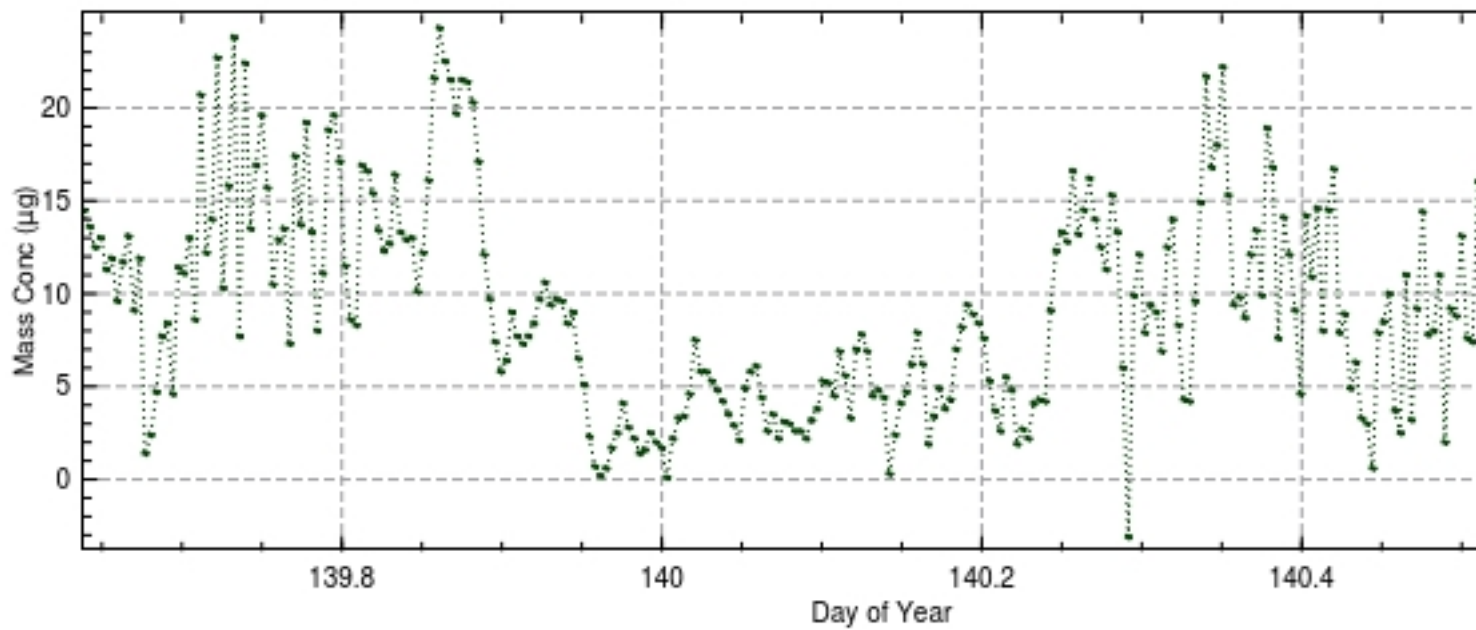

Cansore Pt TEOM

Written by Michael Geever

Friday, 13 May 2016 14:27 - Last Updated Monday, 28 August 2017 00:09

TEOM instrument status (CRP)

Carnsore Pt TEOM

Written by Michael Geever

Friday, 13 May 2016 14:27 - Last Updated Monday, 28 August 2017 00:09
