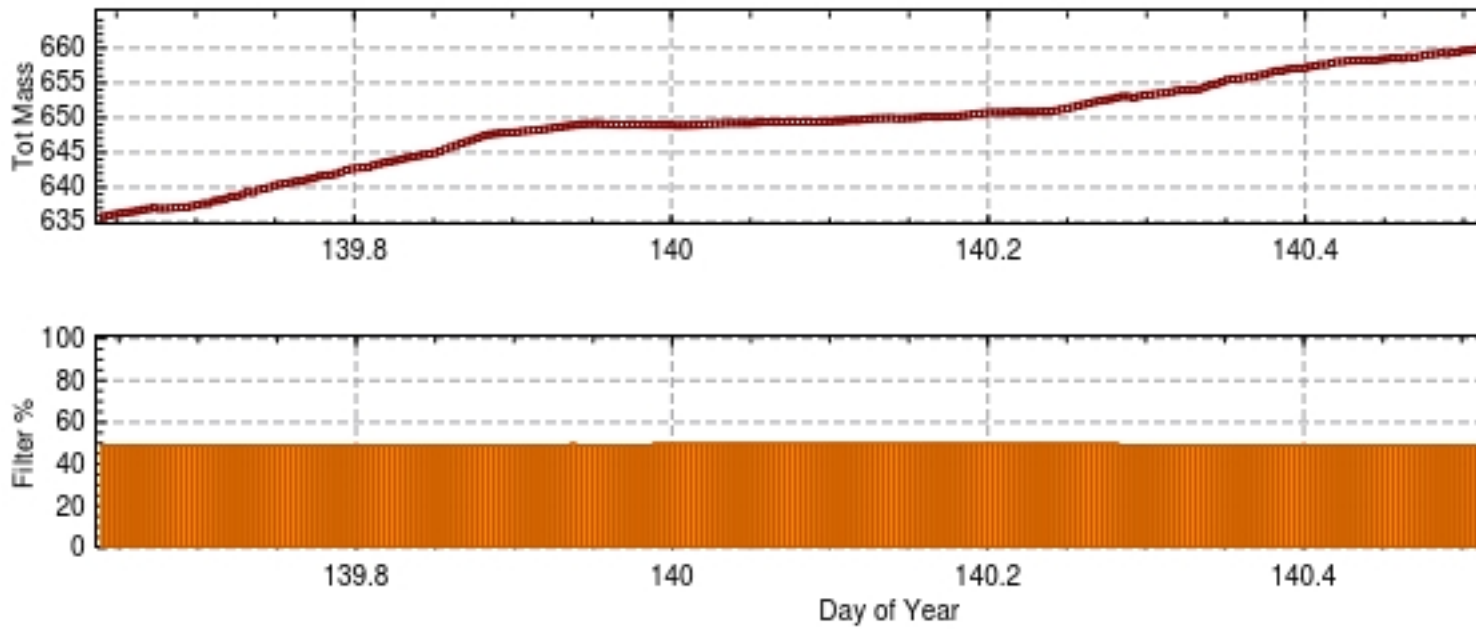

Cansore Pt TEOM

Written by Michael Geever

Friday, 13 May 2016 14:27 - Last Updated Monday, 28 August 2017 00:09

TEOM instrument status (CRP)

Carnsore Pt TEOM

Written by Michael Geever

Friday, 13 May 2016 14:27 - Last Updated Monday, 28 August 2017 00:09
