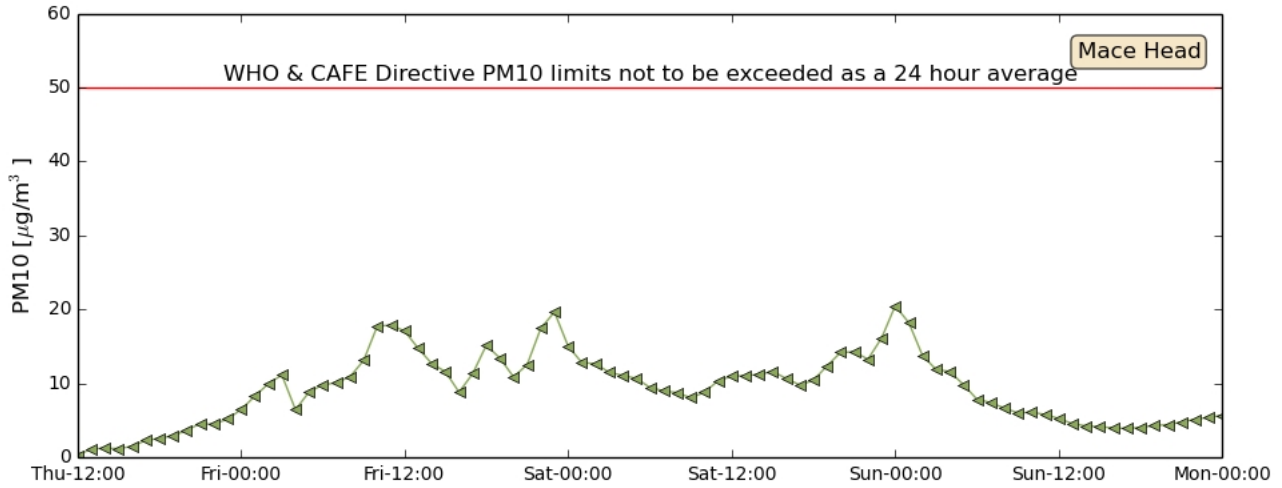

# PM10

Written by Colin O'Dowd

Friday, 25 October 2013 16:06 - Last Updated Thursday, 27 July 2017 09:37

Dissemination of this data is subject to the terms and conditions of the NUI Galway Research Data Access Policy. For more information, please contact the Research Data Centre at [rdc@nuigalway.ie](mailto:rdc@nuigalway.ie)