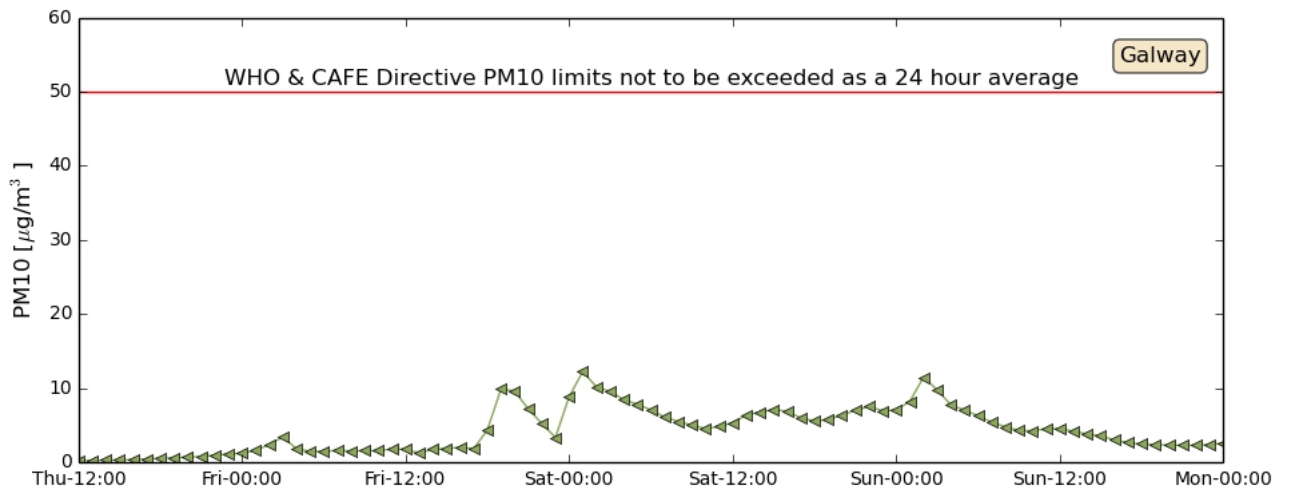

# PM10

Written by Colin O'Dowd

Friday, 25 October 2013 16:06 - Last Updated Thursday, 27 July 2017 09:37

Dissemination of this data is subject to the terms and conditions of the NUI Galway Research Data Access Policy. For more information, please contact the Research Data Centre at [rdc@nuigalway.ie](mailto:rdc@nuigalway.ie)