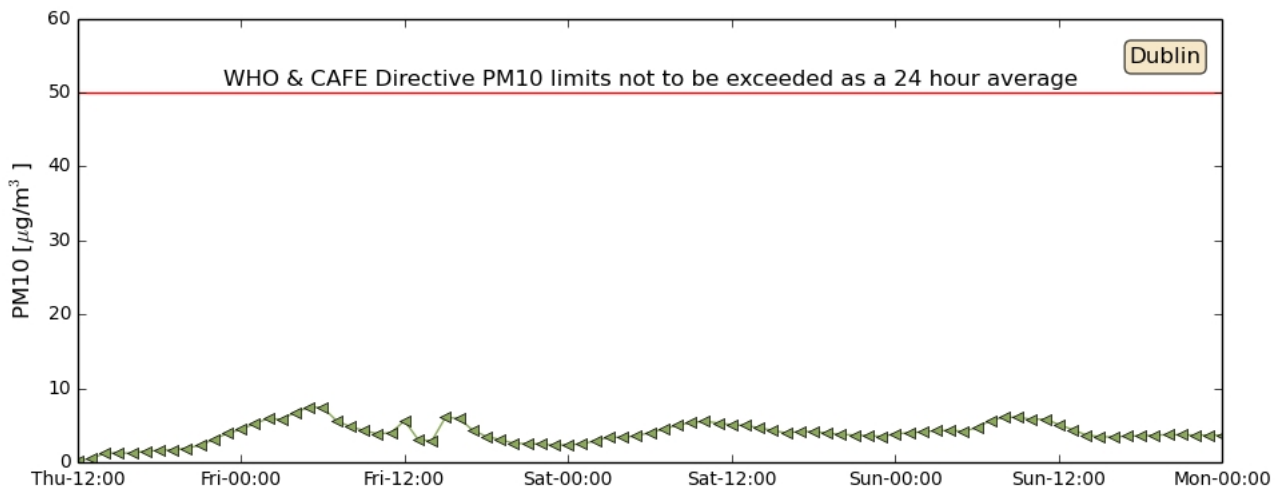

# PM10

Written by Colin O'Dowd

Friday, 25 October 2013 16:06 - Last Updated Thursday, 27 July 2017 09:37

Dissemination of this data is subject to the terms and conditions of the NUI Galway Research Data Access Policy. For more information, please contact the Research Data Centre at [rdc@nuigalway.ie](mailto:rdc@nuigalway.ie)