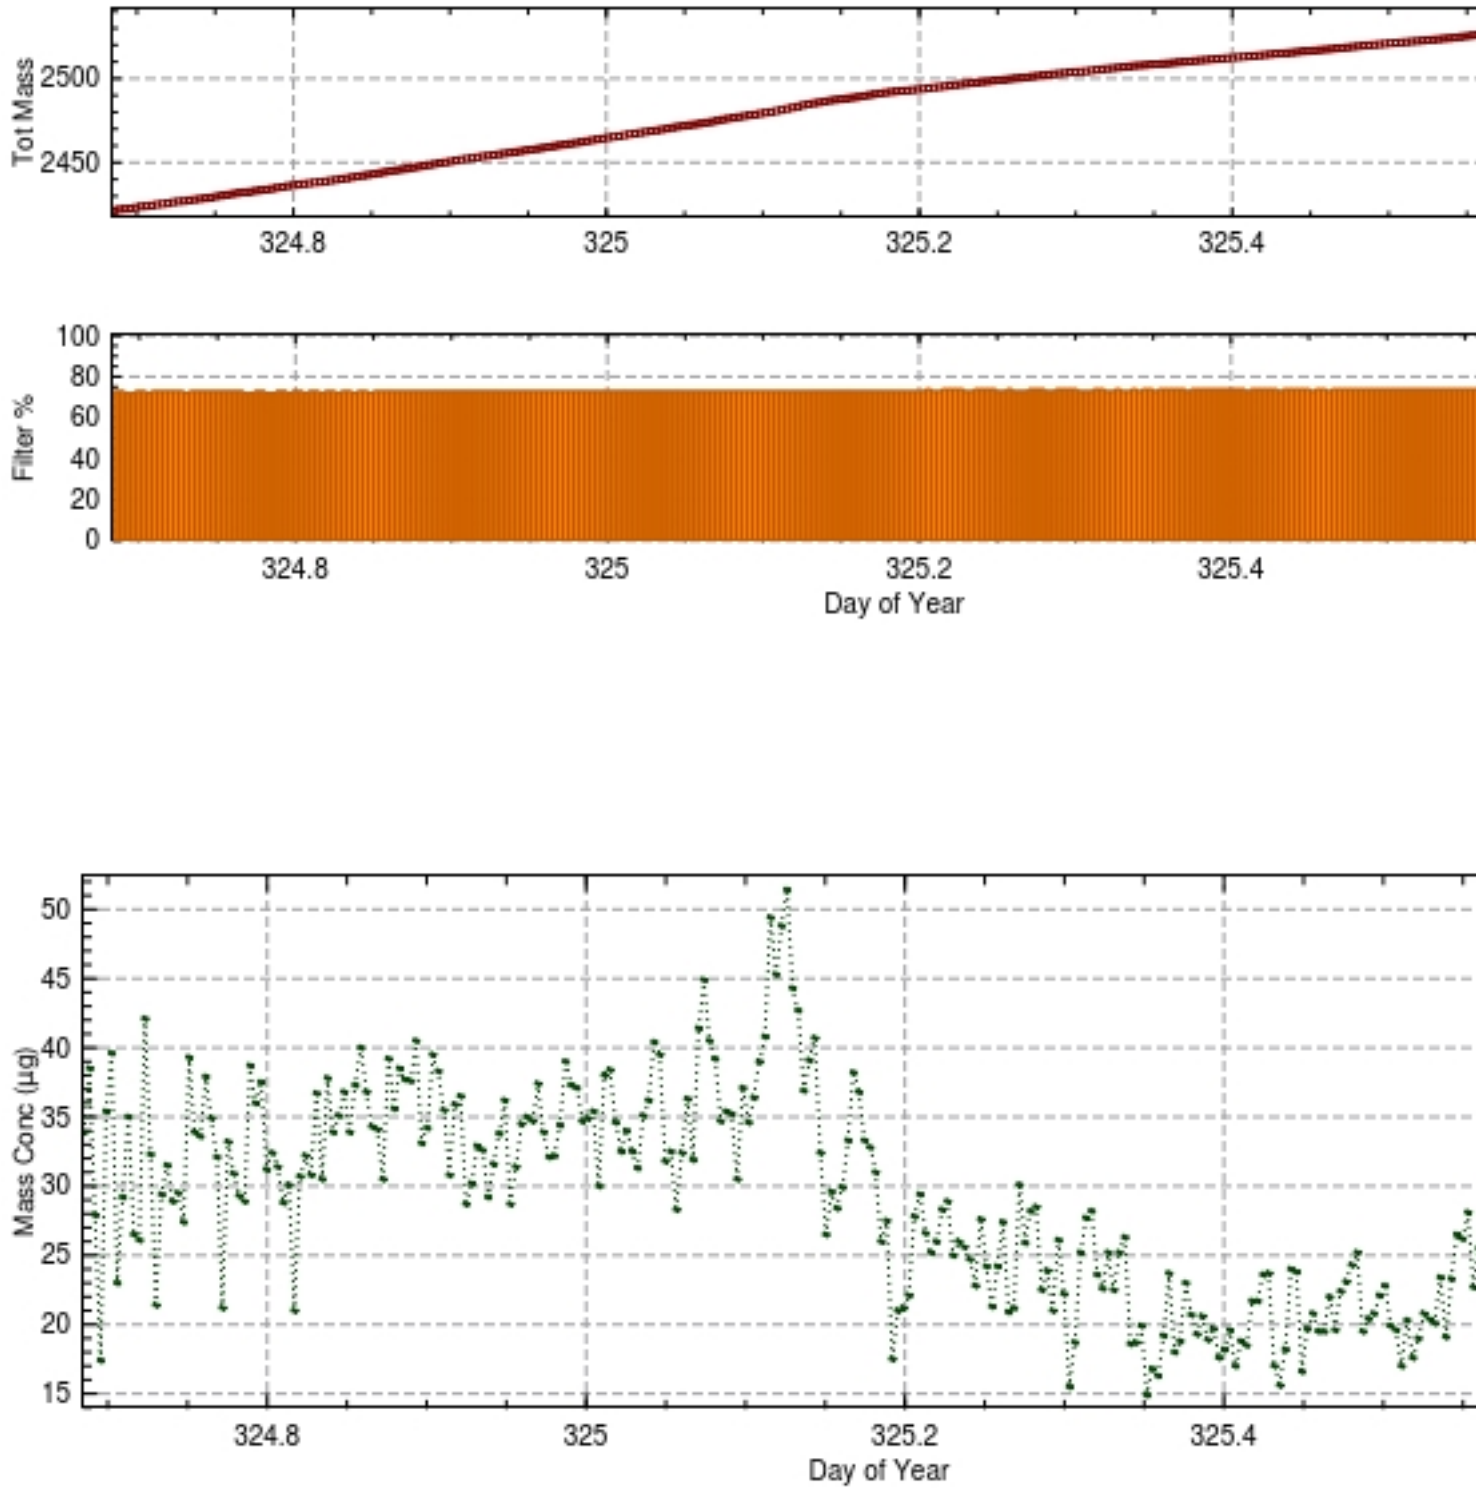

Cansore Pt TEOM

Written by Michael Geever

Friday, 13 May 2016 14:27 - Last Updated Monday, 28 August 2017 00:09

TEOM instrument status (CRP)

Carnsore Pt TEOM

Written by Michael Geever

Friday, 13 May 2016 14:27 - Last Updated Monday, 28 August 2017 00:09
