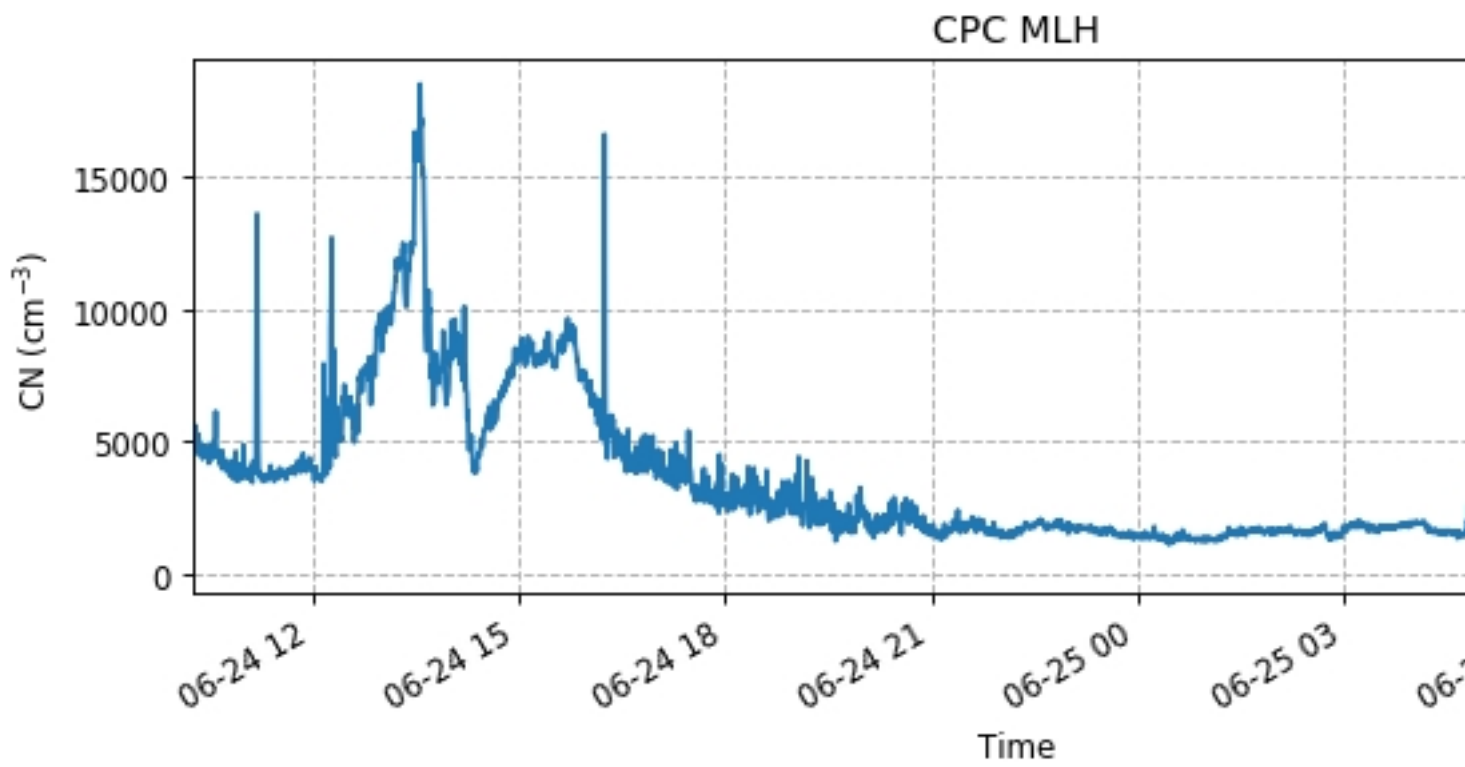

MLH Aerosol Physical Properties

Written by Michael Geever

Wednesday, 03 May 2017 11:35 - Last Updated Friday, 08 April 2022 09:46

CN concentration

SMPS: aerosol size spectra

MLH Aerosol Physical Properties