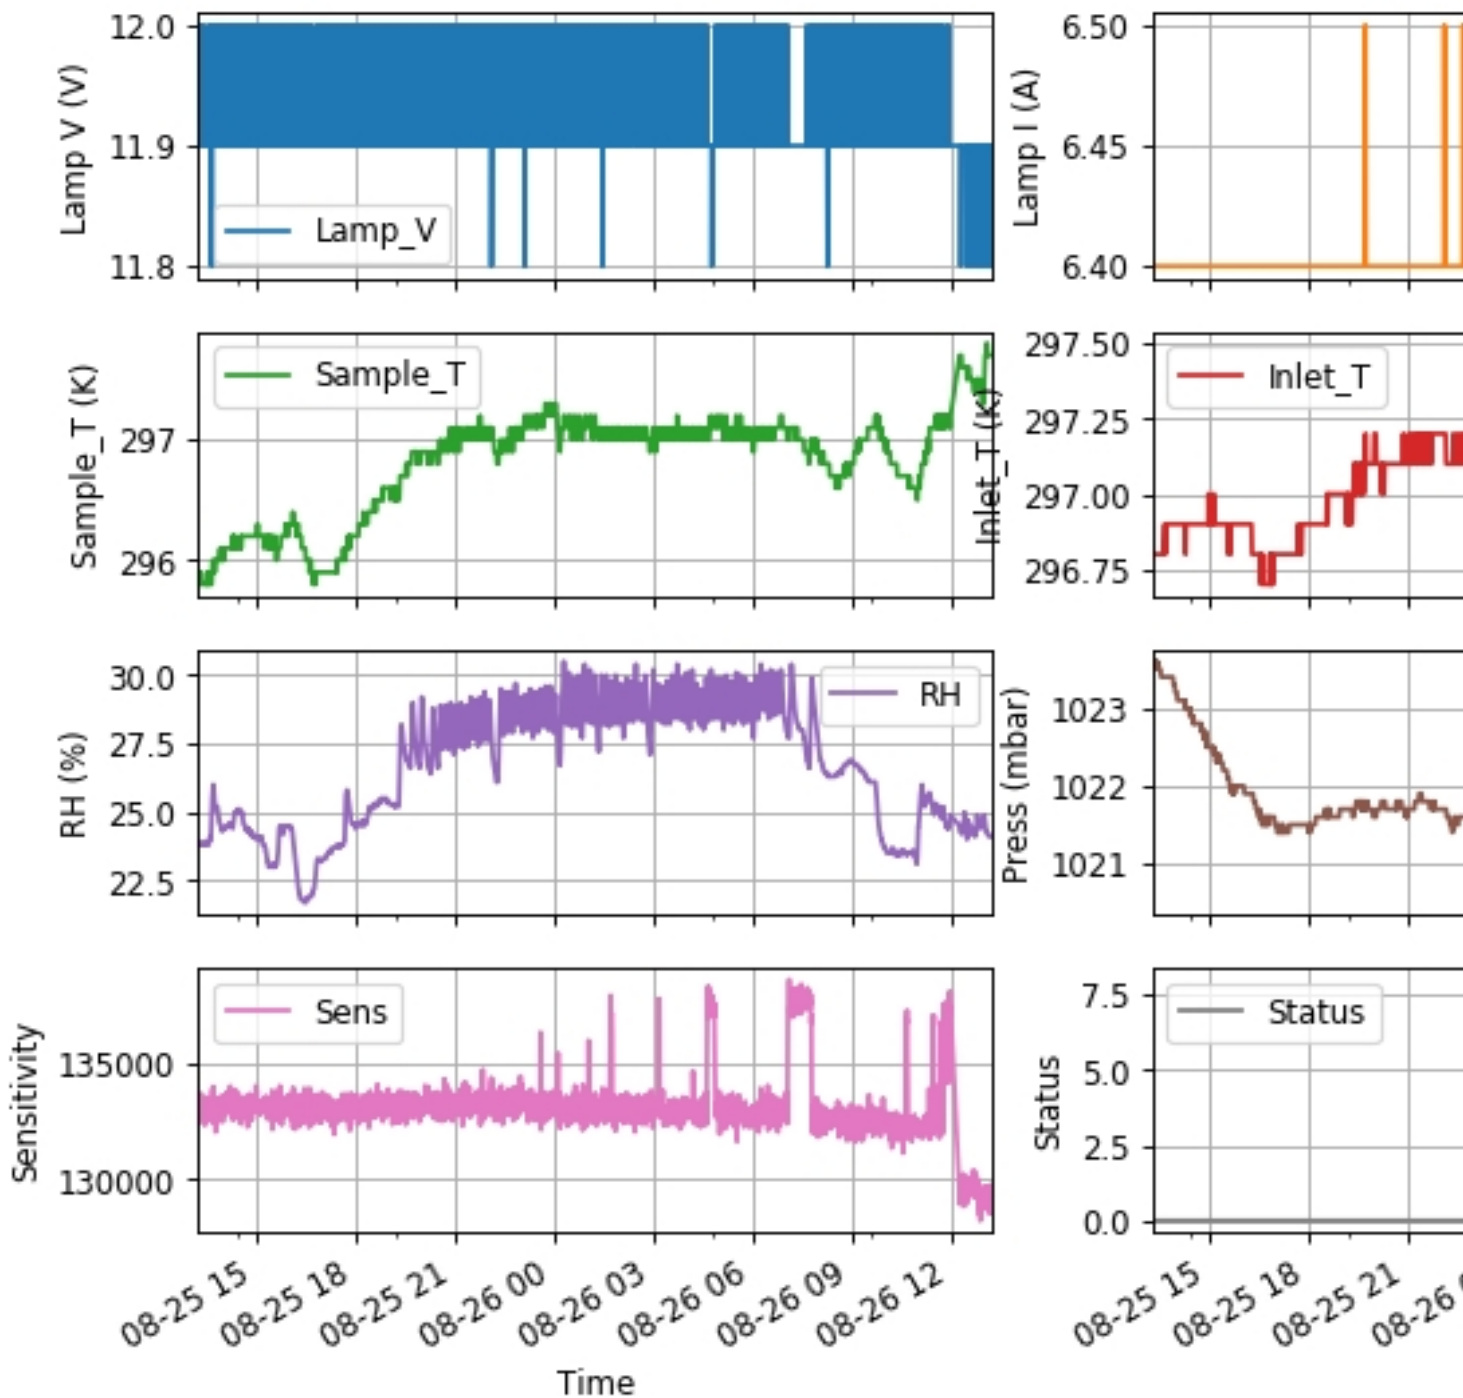

CRP Nephelometer Diagnostics

Written by Michael Geever

Monday, 05 June 2017 23:22 - Last Updated Tuesday, 11 May 2021 16:43

Instrument status for TSI Nephelometer at Carnsore Point.

Nephelometer Diagnostics

CRP Nephelometer Diagnostics

Written by Michael Geever

Monday, 05 June 2017 23:22 - Last Updated Tuesday, 11 May 2021 16:43
