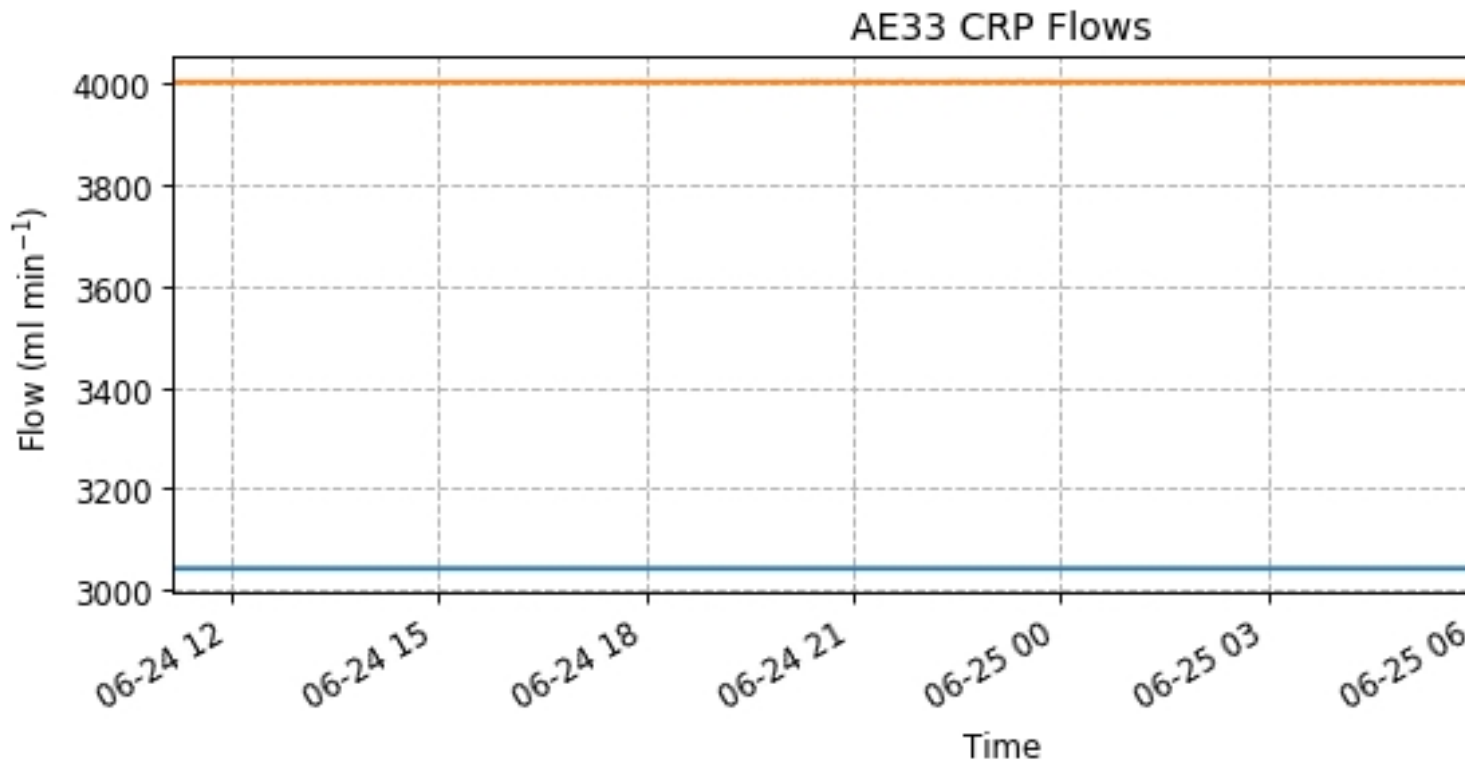

CRP AE33 Diagnostics

Written by Michael Geever

Tuesday, 06 June 2017 14:38 - Last Updated Tuesday, 12 April 2022 20:14

Some status and diagnostic parameters for the AE33 instrument at Carnsore Point

CRP AE33 Diagnostics