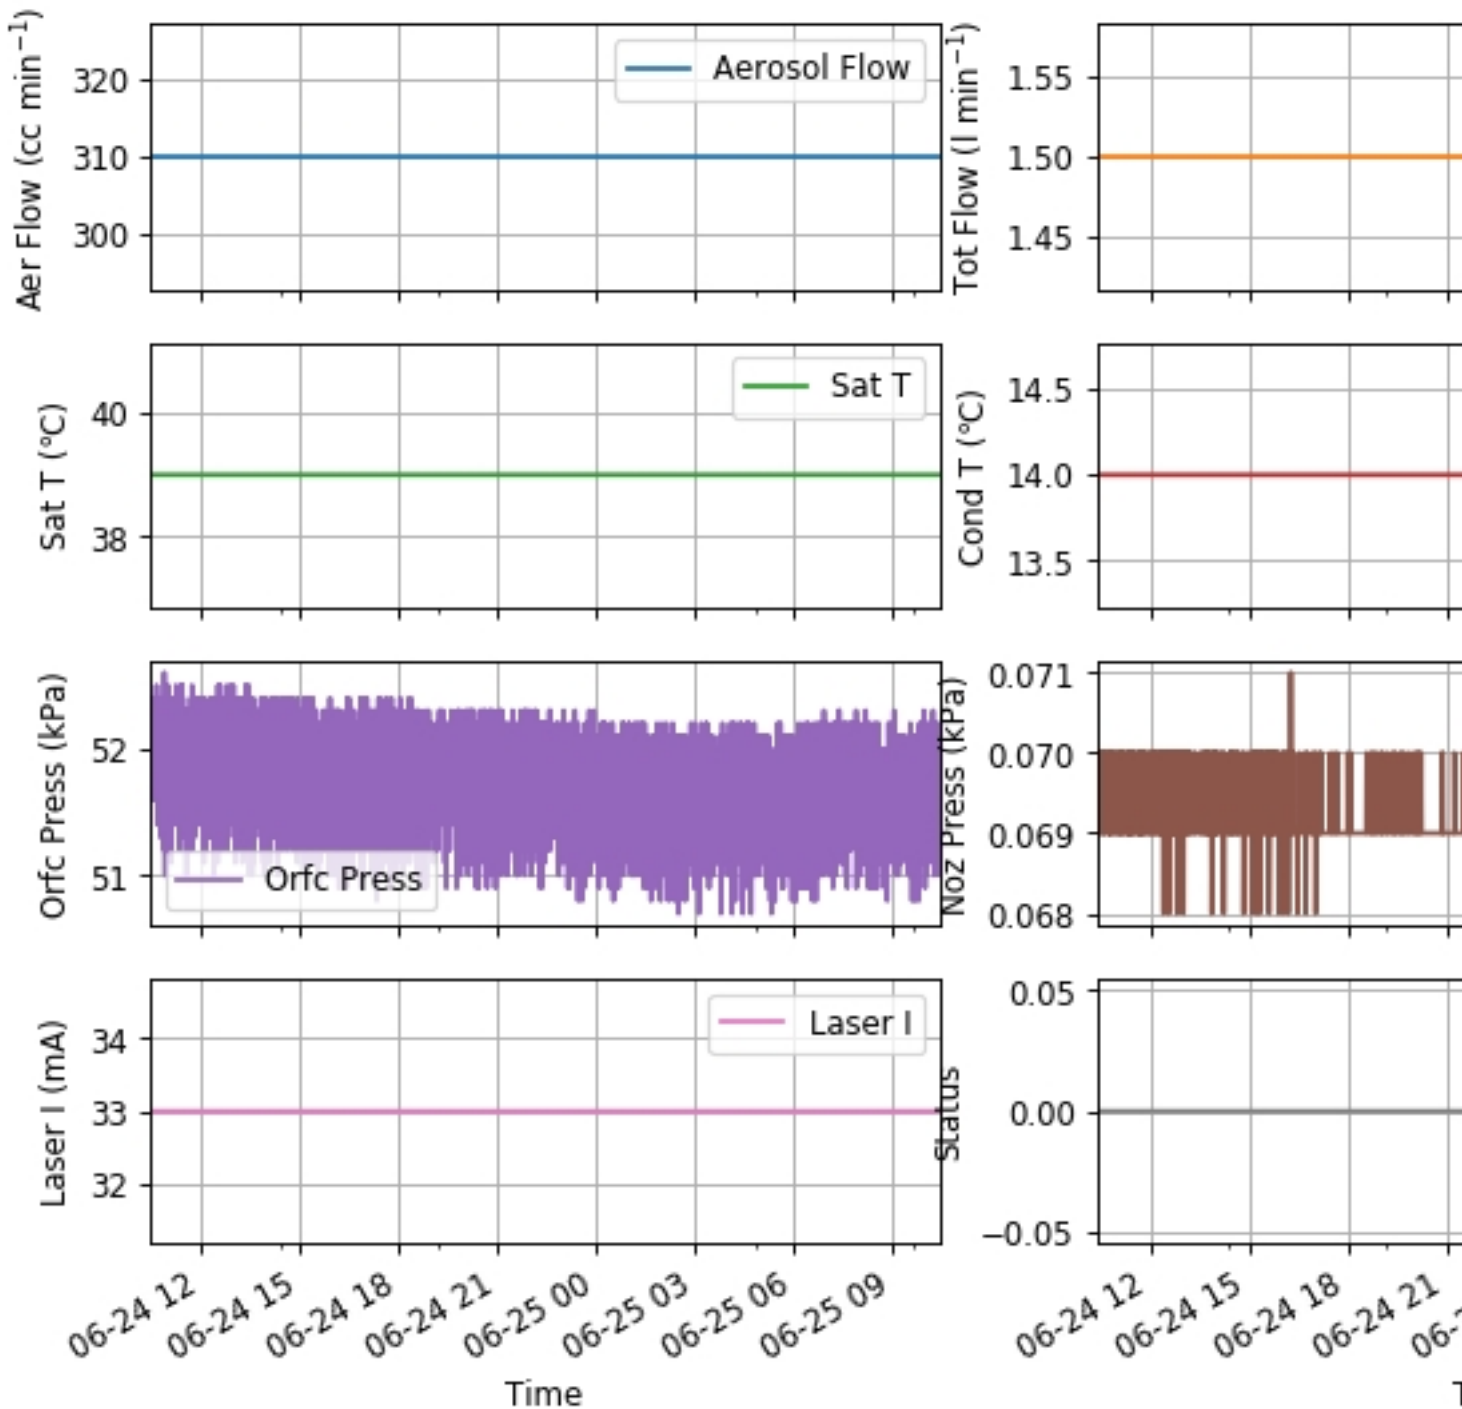

MLH CPC Diagnostics

Written by Michael Geever

Tuesday, 06 June 2017 21:27 - Last Updated Sunday, 30 May 2021 18:28

CPC at Malin Head instrument status

CPC Diagnostics

MLH CPC Diagnostics

Written by Michael Geever